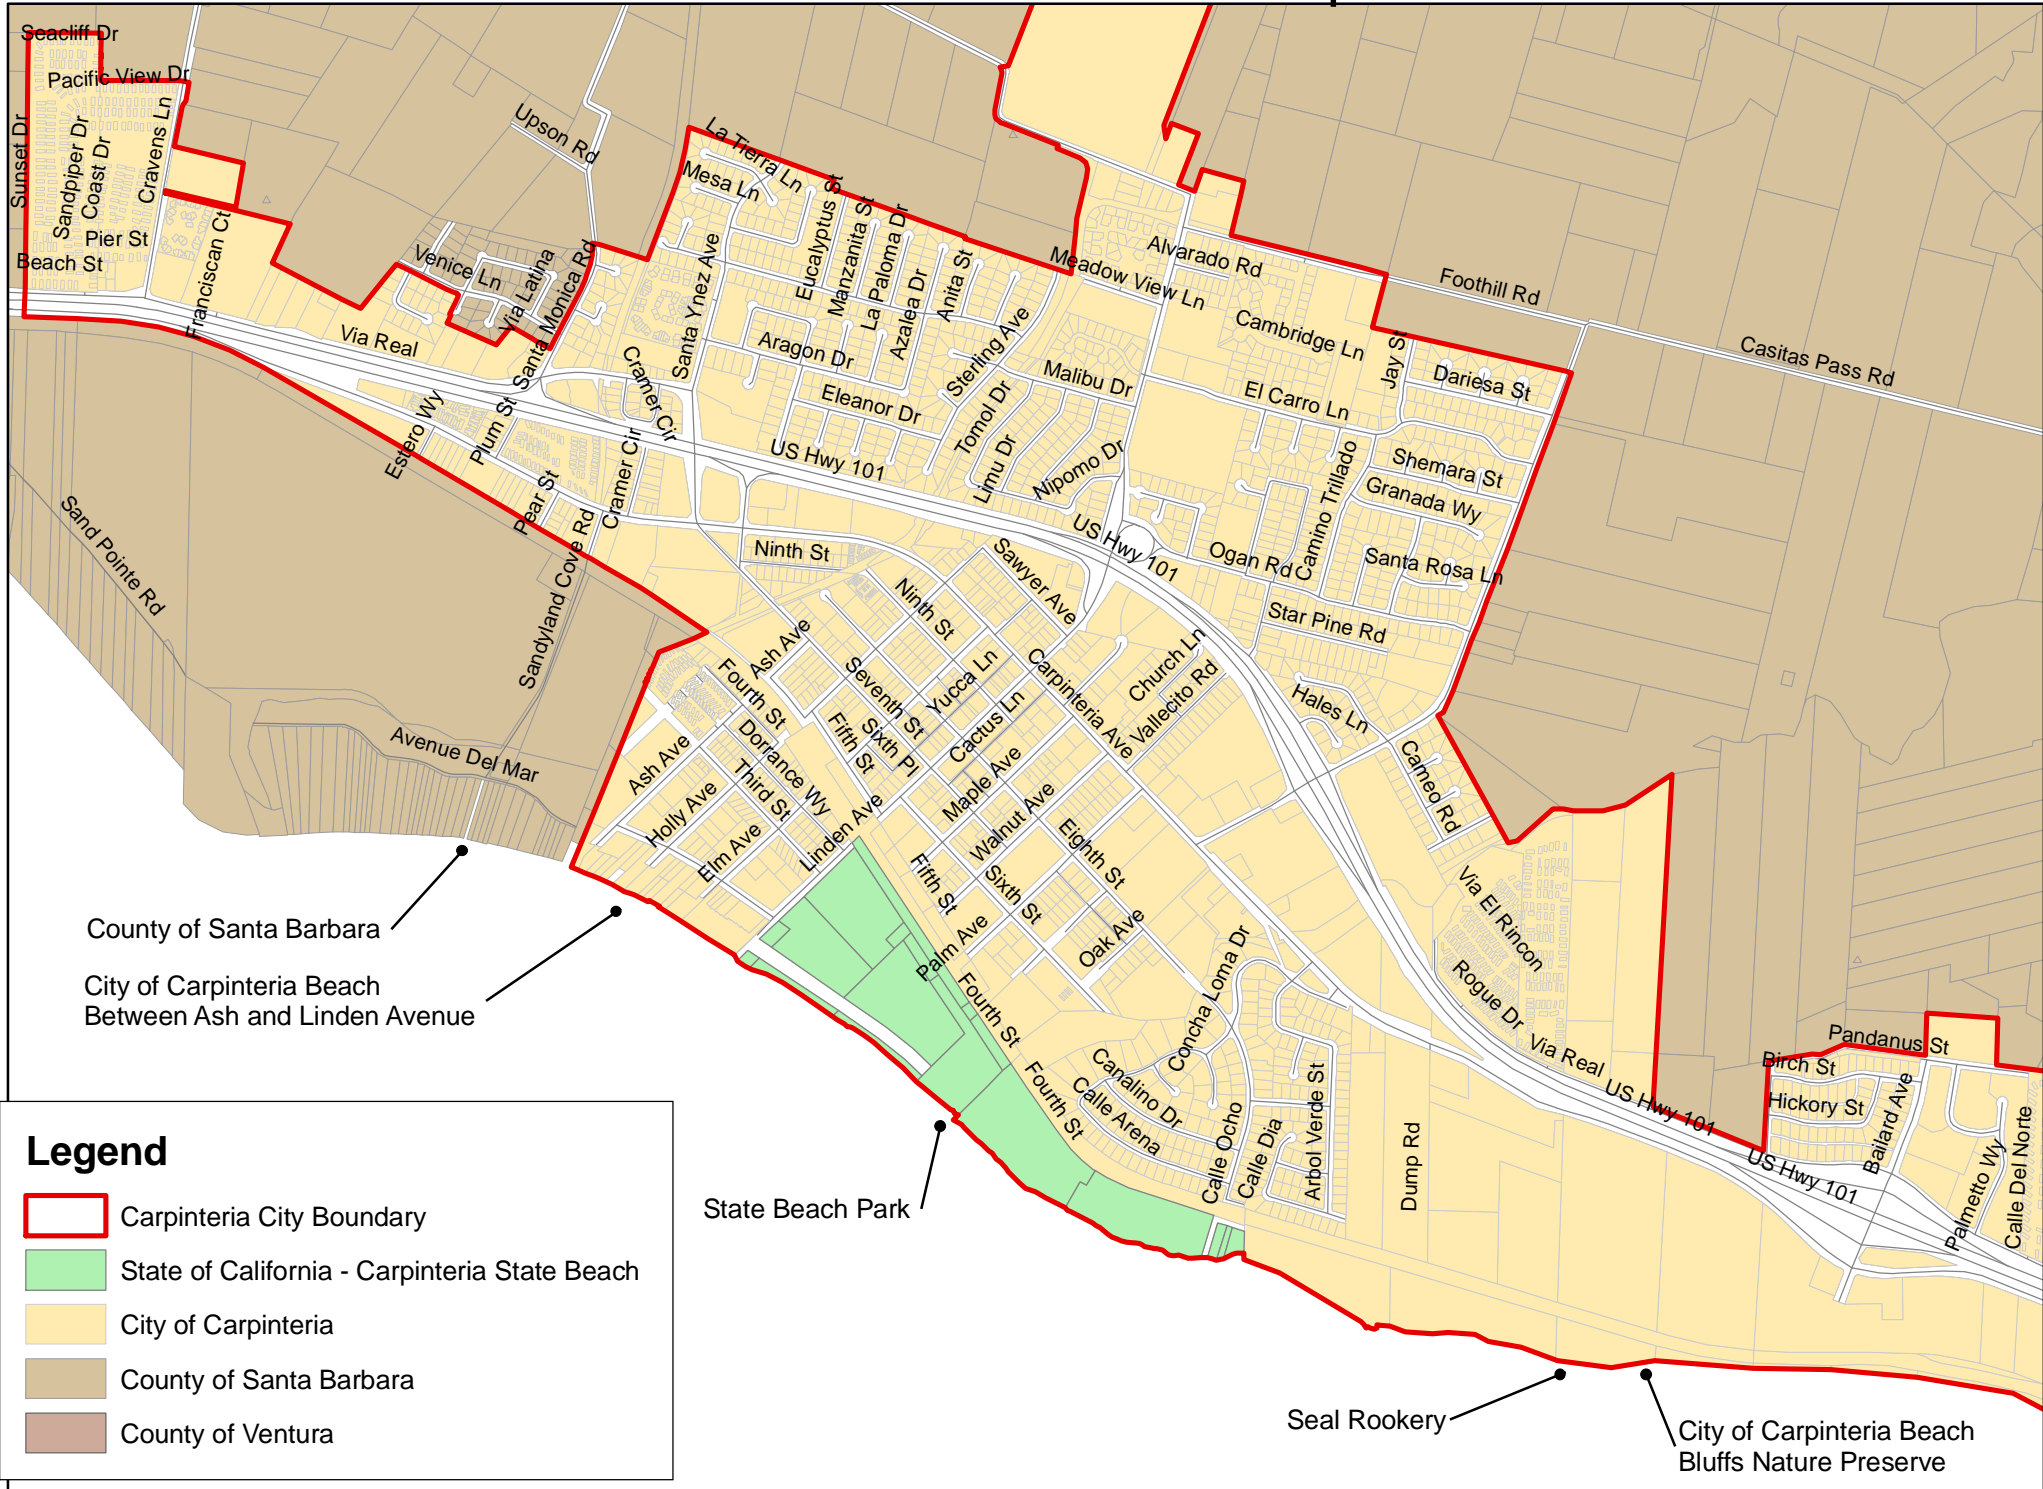

Film Permit Jurisdiction Map

County of Santa Barbara

City of Carpinteria Beach
Between Ash and Linden Avenue

State Beach Park

Legend

- Carpinteria City Boundary
- State of California - Carpinteria State Beach
- City of Carpinteria
- County of Santa Barbara
- County of Ventura

Seal Rookery

City of Carpinteria Beach
Bluffs Nature Preserve

Rincon / Bates Beach

County of Santa Barbara

County of Ventura

Rincon Beach

Cate Mesa

Shepard Mesa Rd

Casitas Pass Rd

Lillingston Canyon Rd

Hwy 101

Rincon Rd

Rozena Ln

Bates Rd

Hill Rd

Via Real