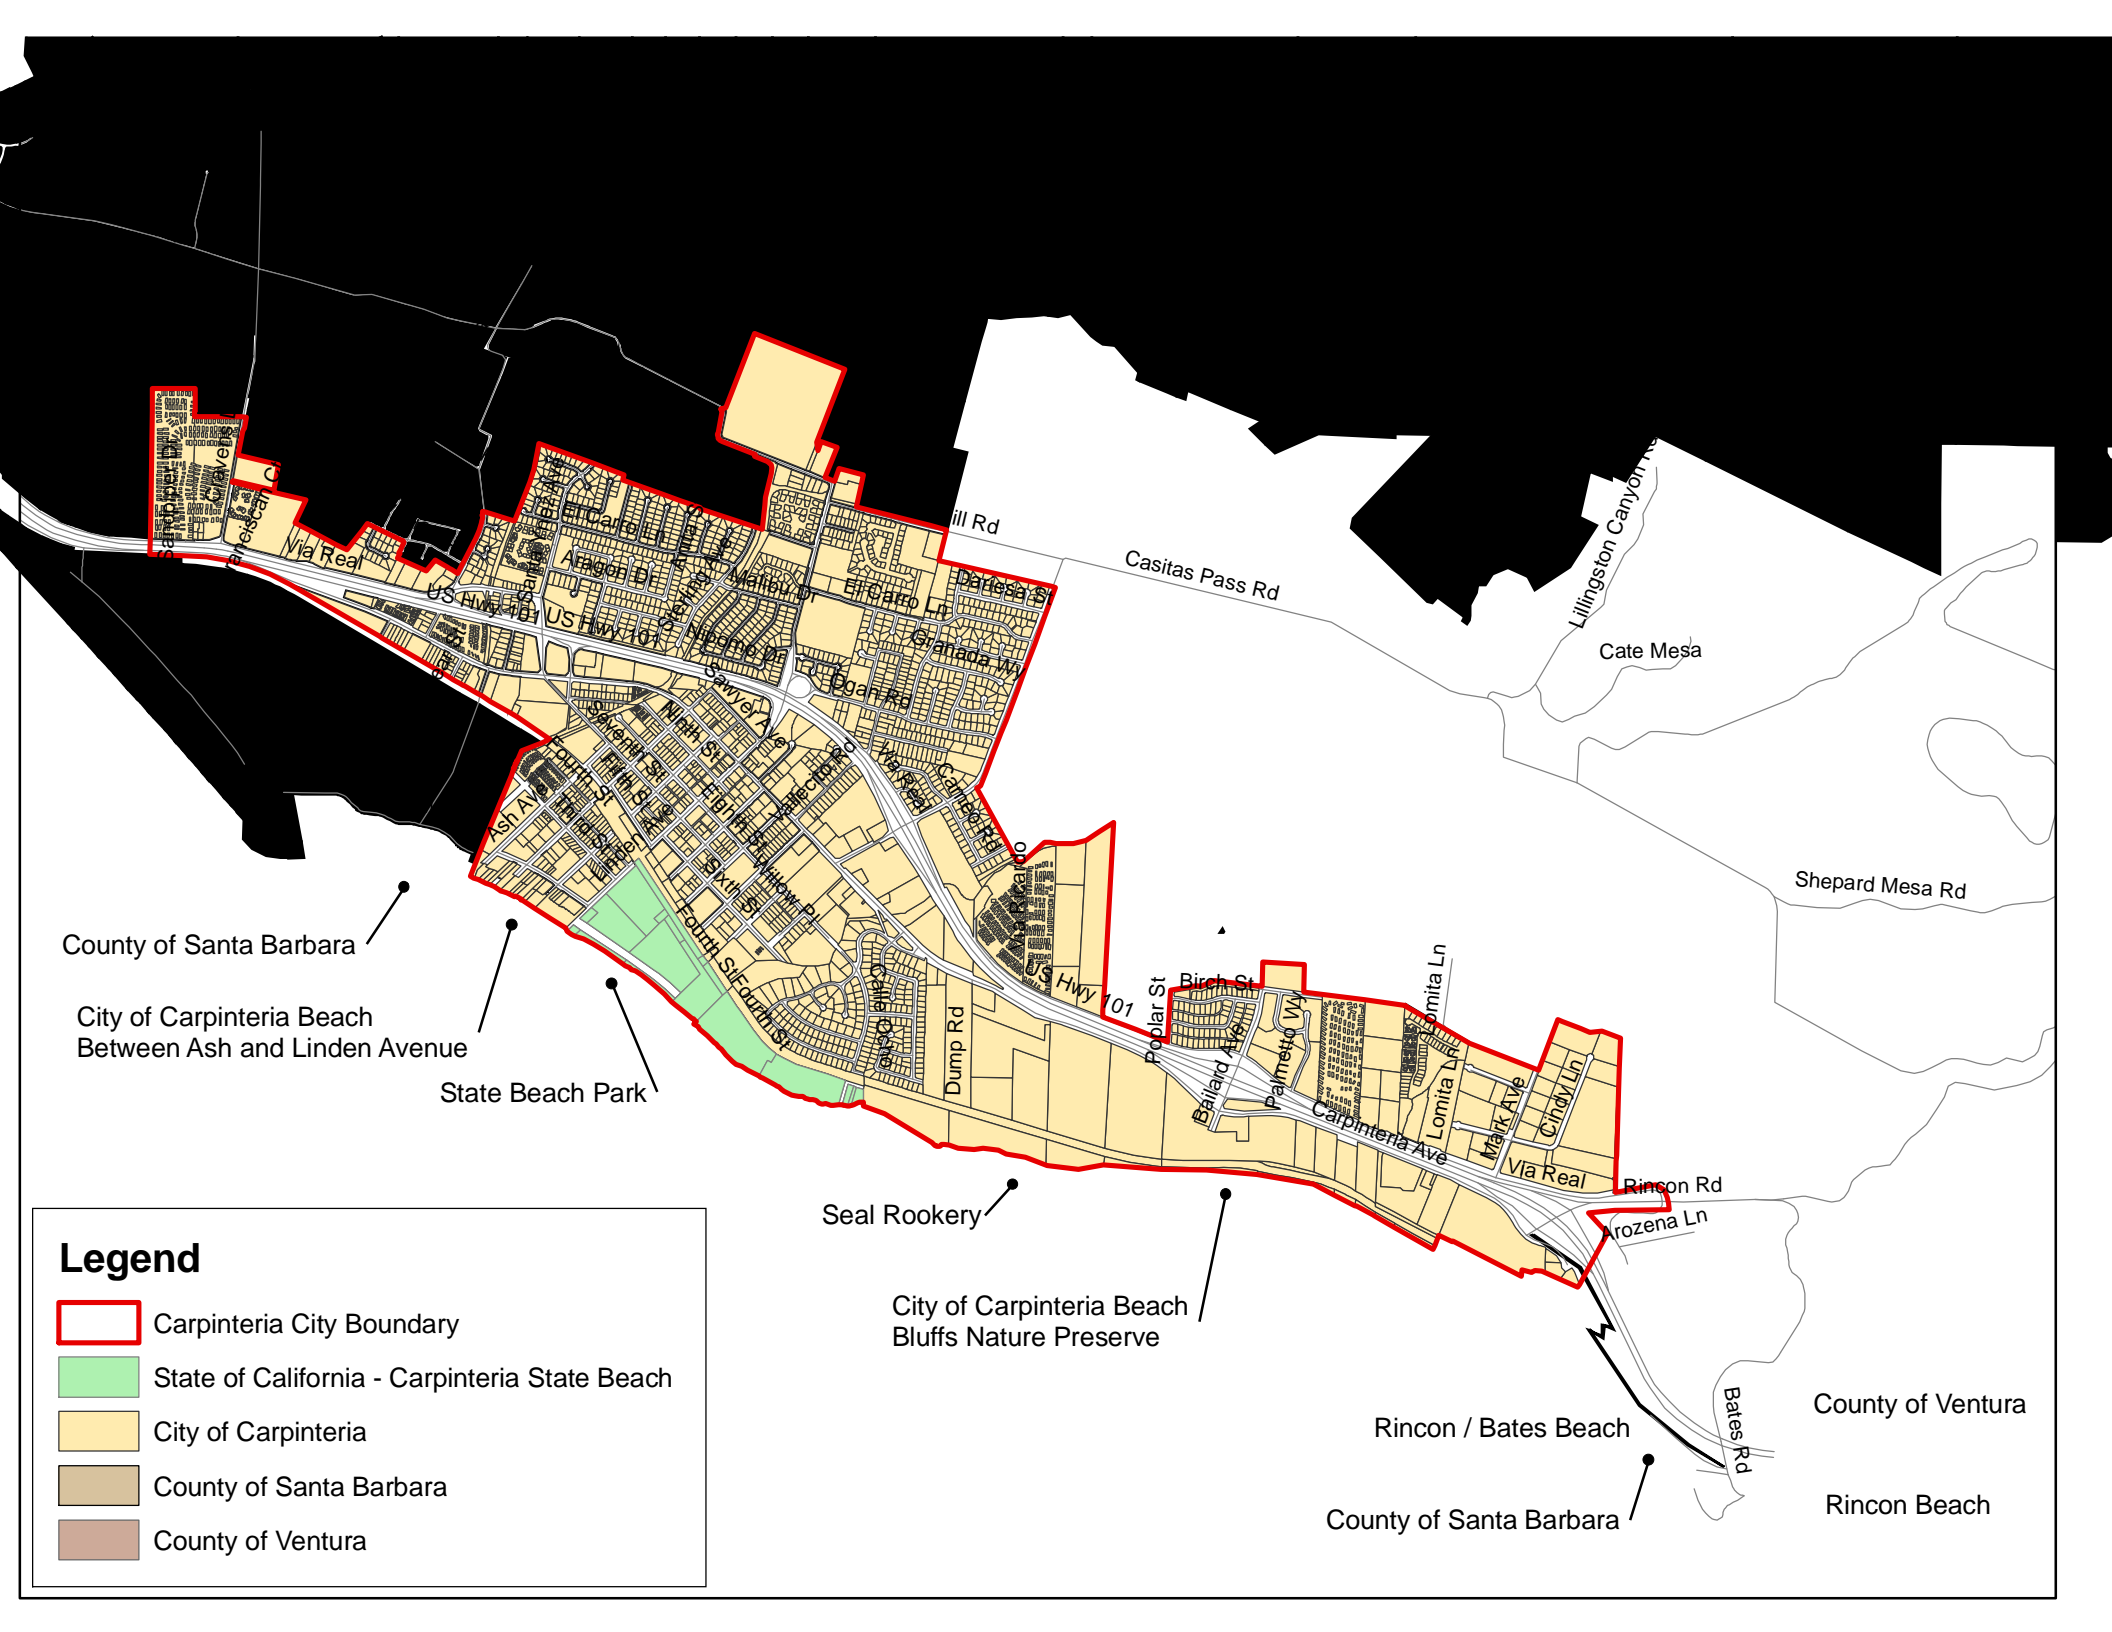

Film Permit Jurisdiction Map

County of Santa Barbara

City of Carpinteria Beach
Between Ash and Linden Avenue

State Beach Park

Legend

- Carpinteria City Boundary
- State of California - Carpinteria State Beach
- City of Carpinteria
- County of Santa Barbara
- County of Ventura

Seal Rookery

City of Carpinteria Beach
Bluffs Nature Preserve

Rincon / Bates Beach

County of Santa Barbara

County of Ventura

Rincon Beach

Cate Mesa

Shepard Mesa Rd